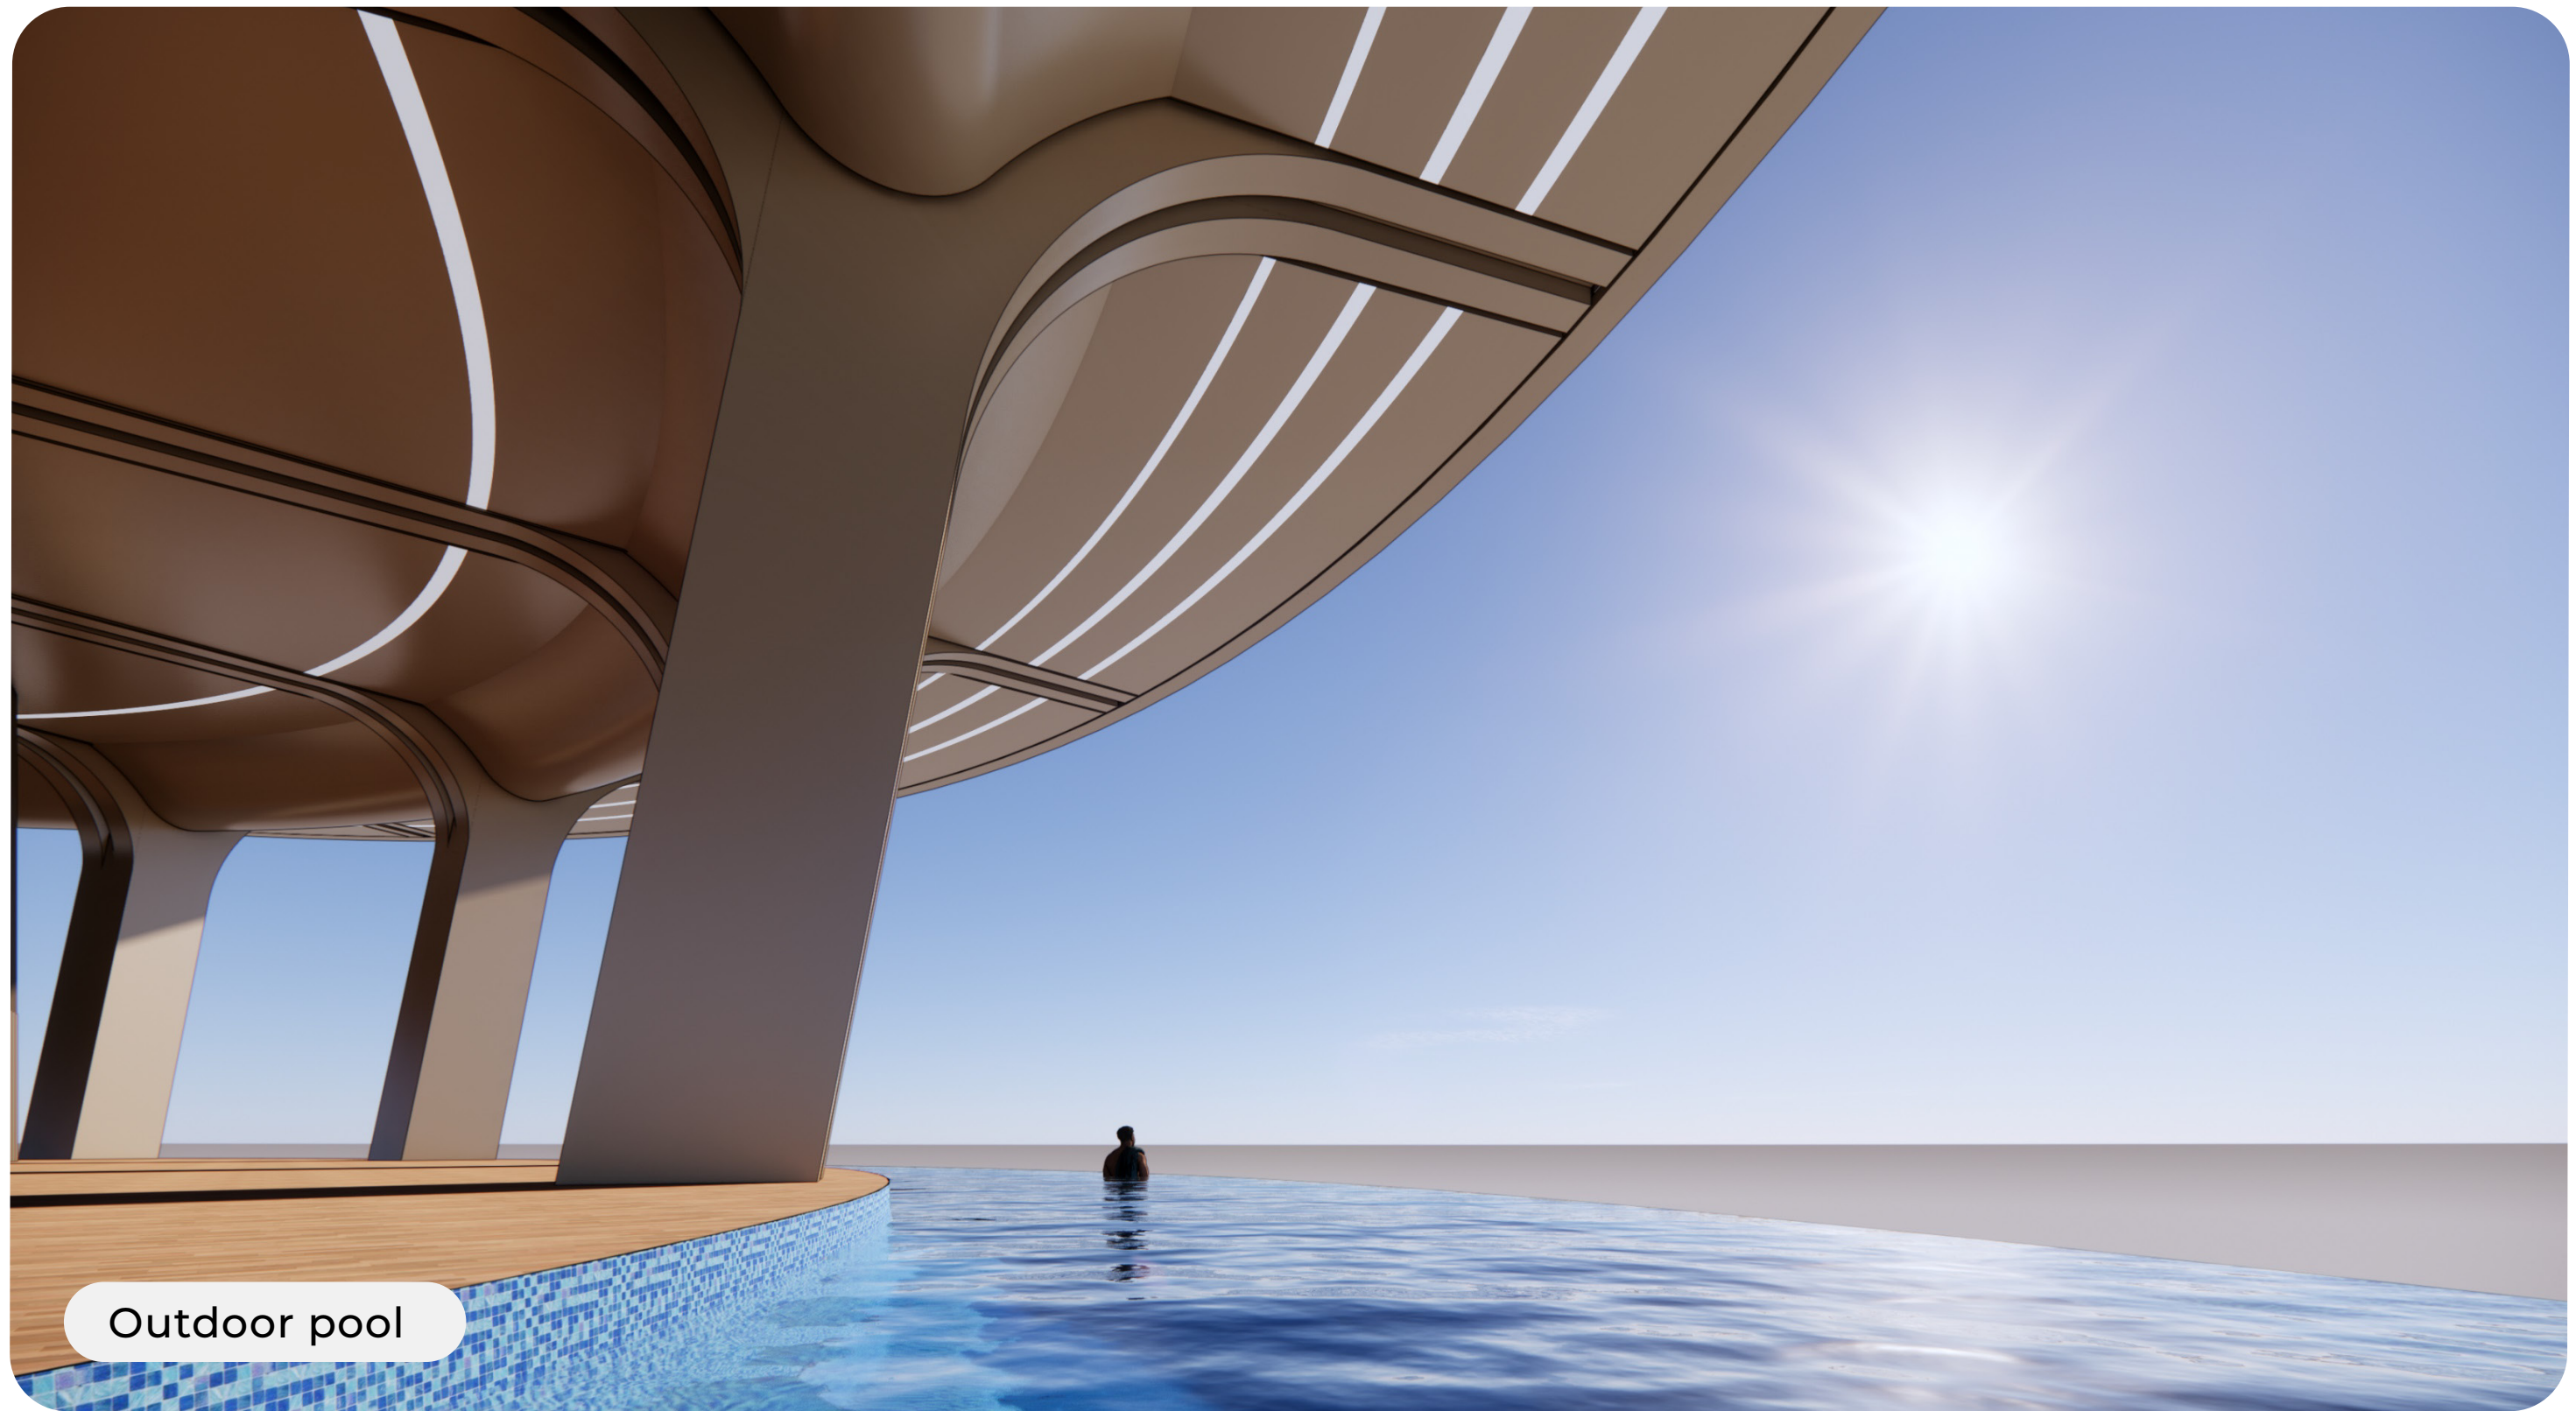

THE WATER'S NEVER TOO FAR AWAY

Access to a plethora of water features steeps the mind in peace and tranquility; from a luxurious outdoor infinity swimming pool that meets the horizon to private beach access for uninterrupted moments in the sun.

Kids Pool

Adult Swimming Pool

Boat jetty

Private beach access

360° infinity
swimming pool

Waterfront park
and promenade

Business centre

Multi-functional room

Kid's play room

THE CROWN

Soak in the 360-degree Infinity view from the rooftop viewing gallery, the restaurant or pool level and enjoy the horizons of Dubai from all angles.

View Gallery

Pool Level

Penthouses

Restaurants

Outdoor pool

THE EXCEPTIONAL IS ALWAYS AROUND THE CORNER

The Palm Beach Towers are located at the entrance of Palm Jumeirah, right in the middle of one the most exciting and vibrant areas of the city. This offers the freedom to do whatever the mood strikes, from taking a sunny stroll to eating at some of the most renowned restaurants or spending a day shopping at luxury retail brands. The location is also connected to the entire city with both tram and monorail access, making it easy to take in unmissable experiences across the city, no matter where they may be.