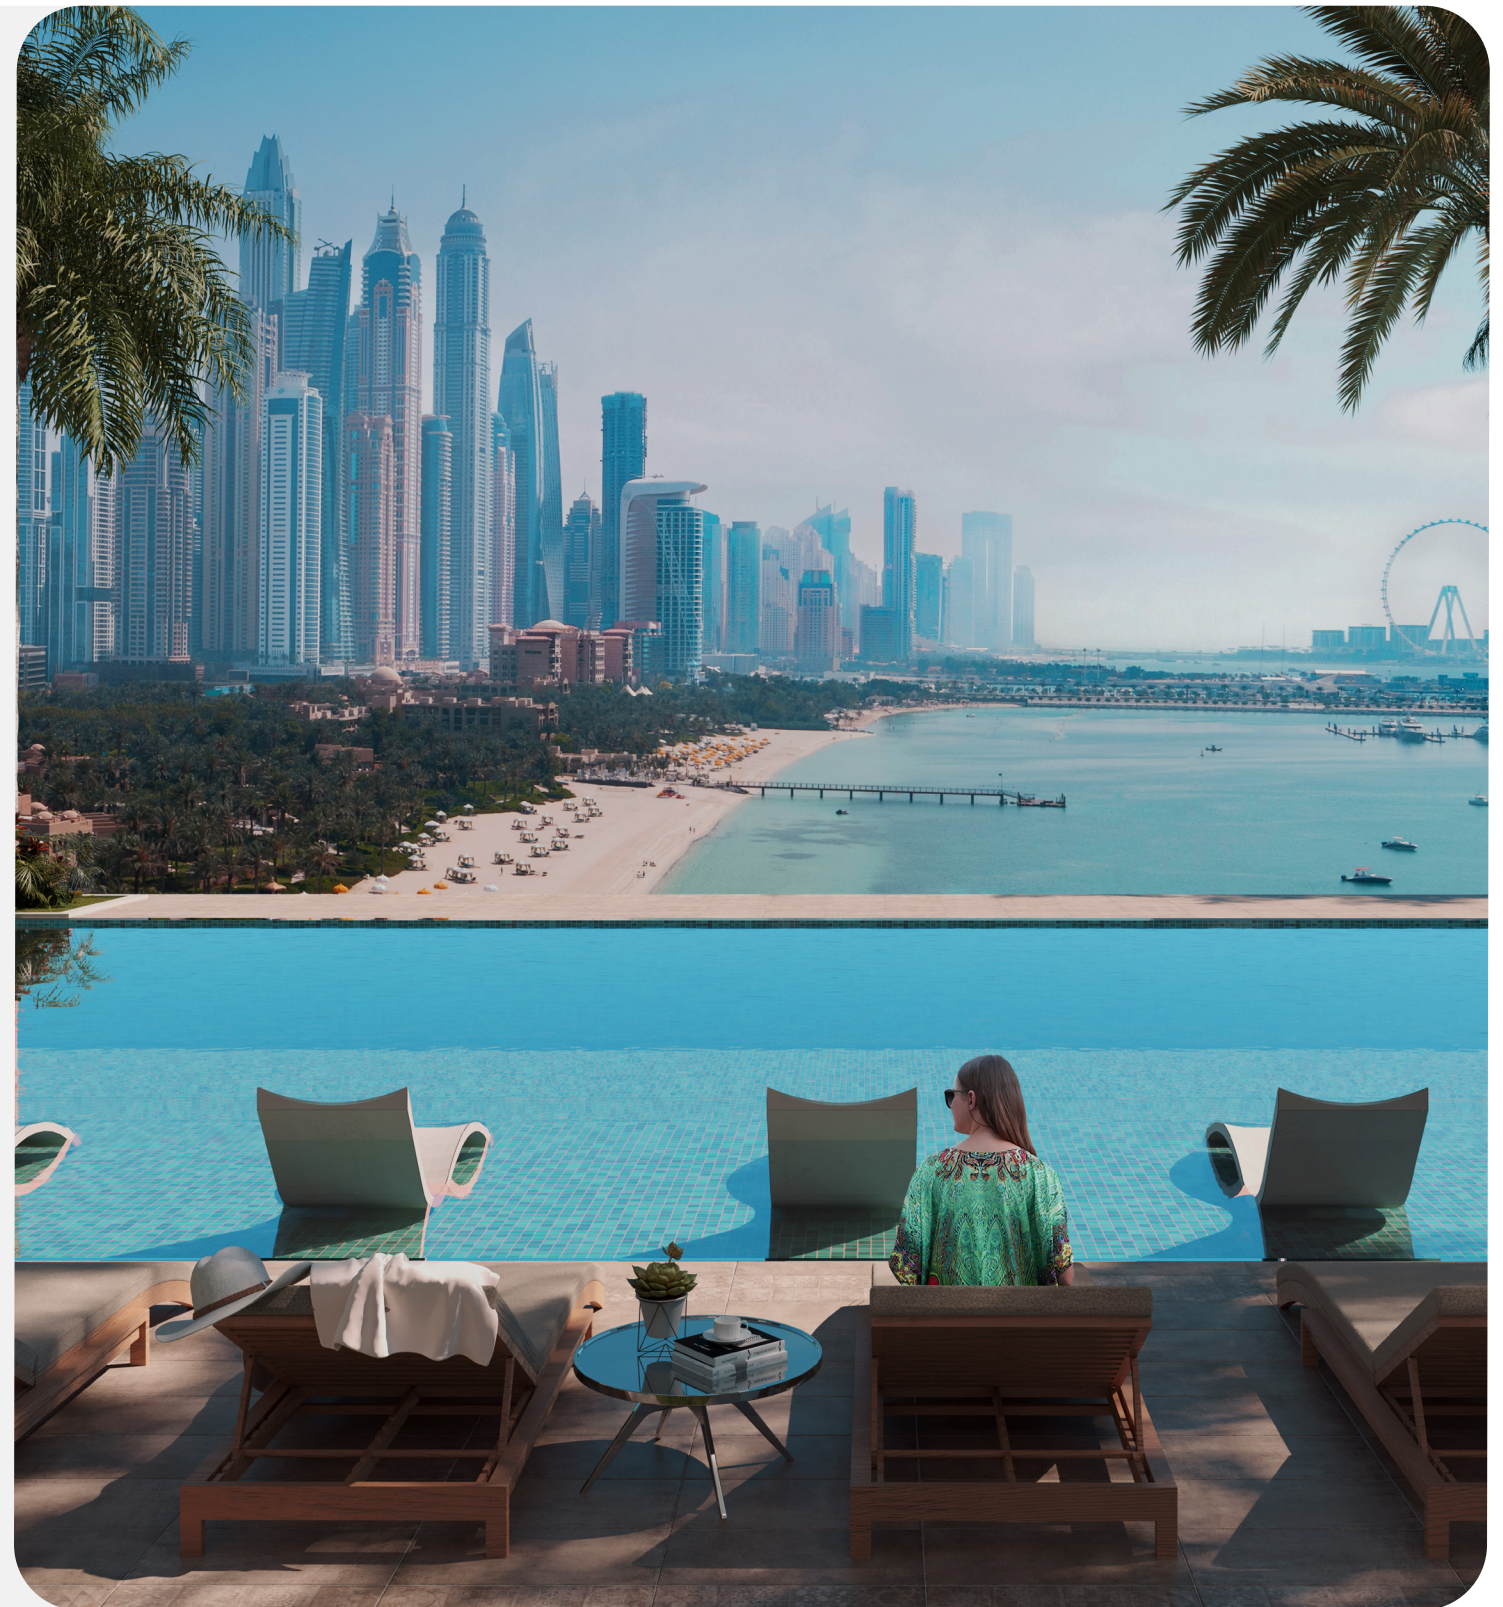

INVEST IN PALM BEACH LIVING

Both facets of the city, its energetic pulse and the relaxed vibe, come together in perfect harmony at Palm Beach Towers, making exceptional the norm. From unmissable experiences to the stunning views, every moment is lit by the beauty of the sun and the sand.

Outdoor Yoga Area

Indoor Gym

Spa

Viewing Deck

Business Center

Sky Lounge

Rooftop Residential Lounge

Rooftop Restaurant with Viewing Gallery

THE WATER'S NEVER TOO FAR AWAY

Access to a plethora of water features steeps the mind in peace and tranquility; from a luxurious outdoor infinity swimming pool that meets the horizon to private beach access for uninterrupted moments in the sun.

Restaurants

Outdoor pool

THE EXCEPTIONAL IS ALWAYS AROUND THE CORNER

The Palm Beach Towers are located at the entrance of Palm Jumeirah, right in the middle of one the most exciting and vibrant areas of the city. This offers the freedom to do whatever the mood strikes, from taking a sunny stroll to eating at some of the most renowned restaurants or spending a day shopping at luxury retail brands. The location is also connected to the entire city with both tram and monorail access, making it easy to take in unmissable experiences across the city, no matter where they may be.