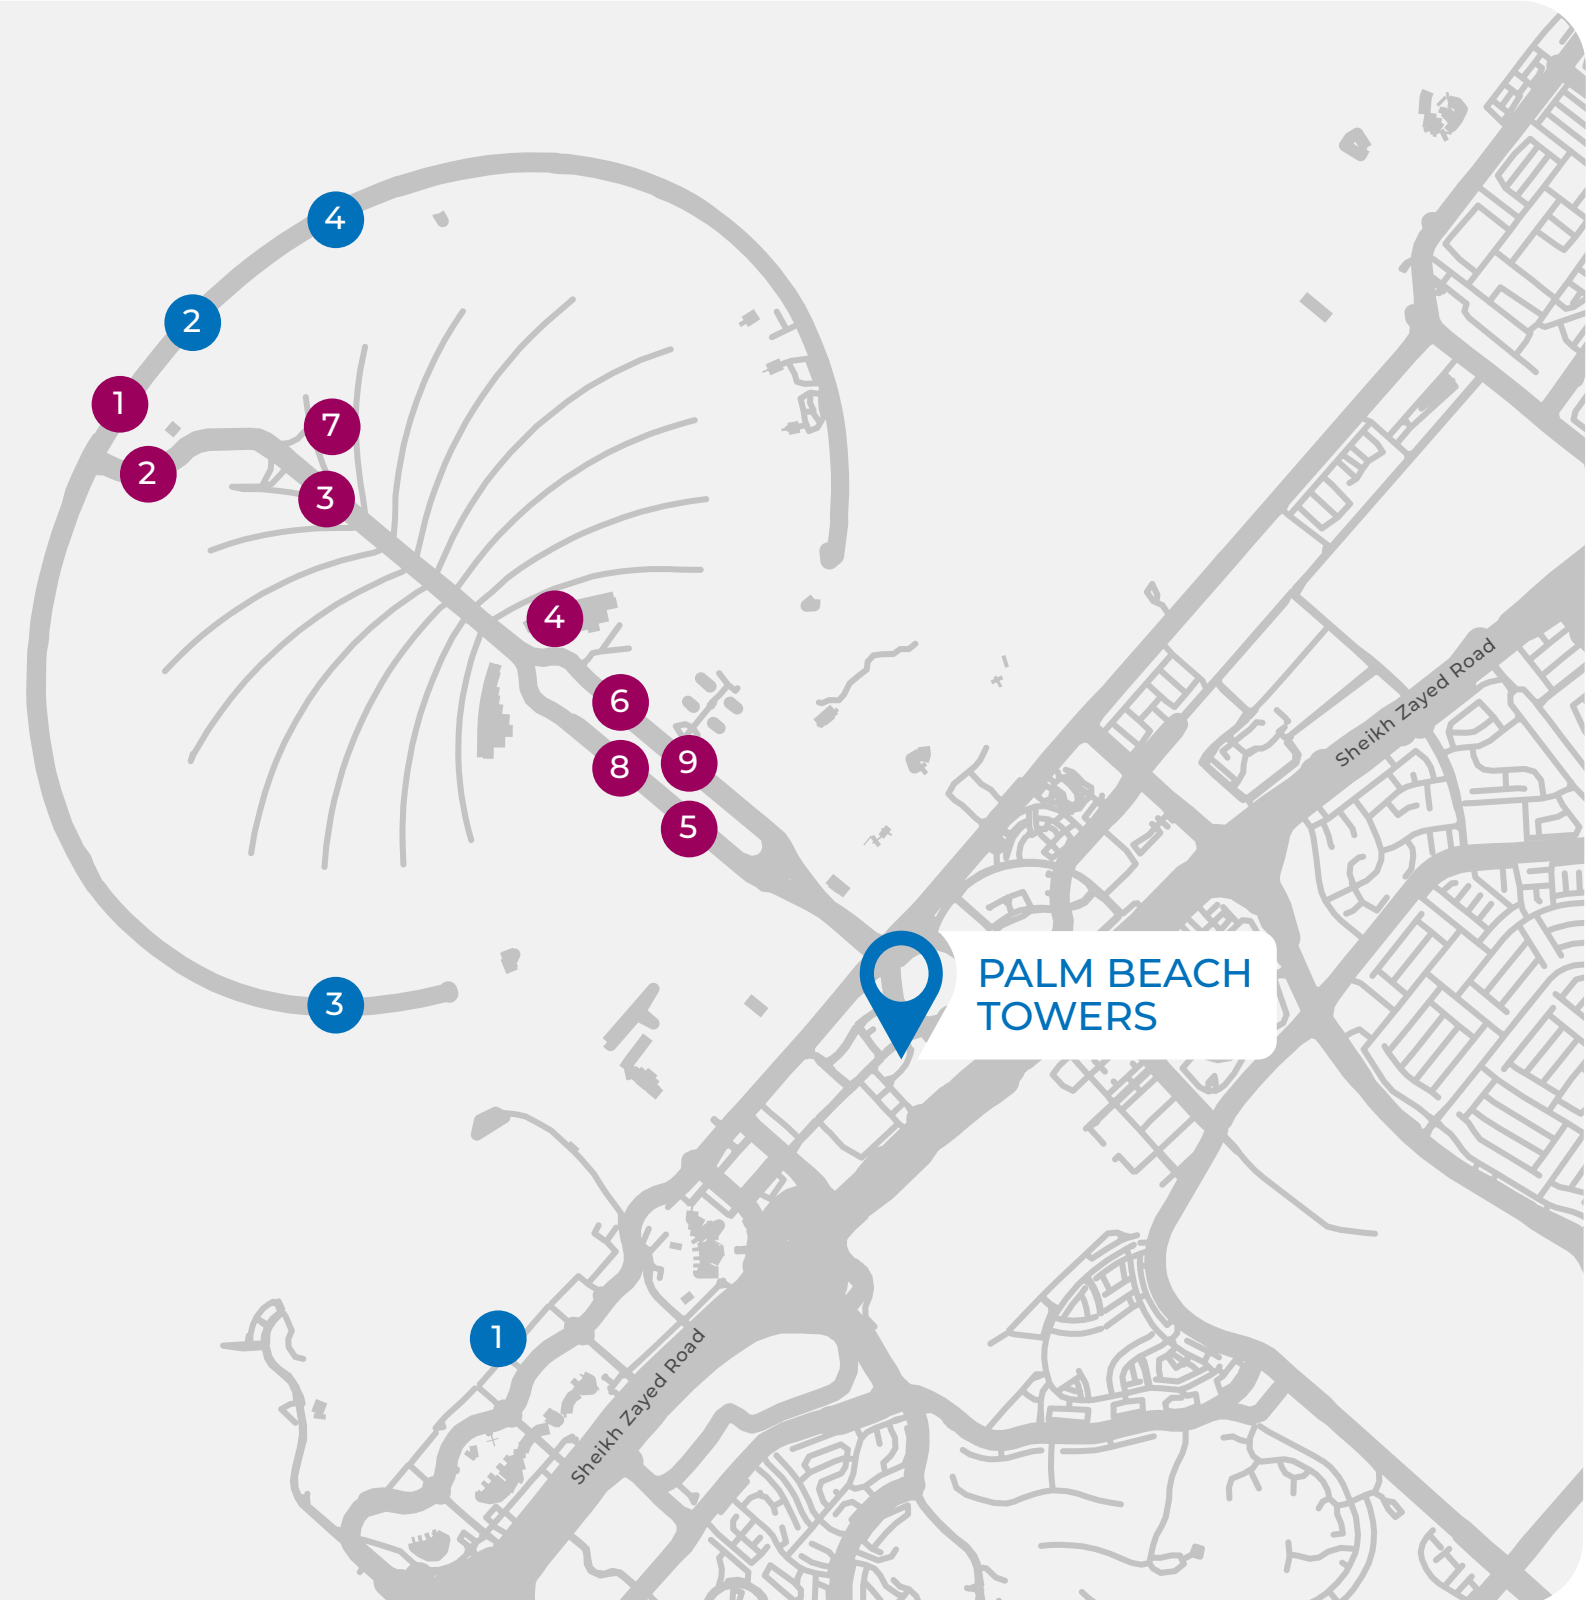

Restaurants

Outdoor pool

THE EXCEPTIONAL IS ALWAYS AROUND THE CORNER

The Palm Beach Towers are located at the entrance of Palm Jumeirah, right in the middle of one the most exciting and vibrant areas of the city. This offers the freedom to do whatever the mood strikes, from taking a sunny stroll to eating at some of the most renowned restaurants or spending a day shopping at luxury retail brands. The location is also connected to the entire city with both tram and monorail access, making it easy to take in unmissable experiences across the city, no matter where they may be.

Dining & Entertainment

- 1 Atlantis, The Palm
- 2 WHITE Beach Dubai
- 3 Social District
- 4 Nakheel Mall
- 5 Palm West Beach
- 6 Club Vista Marie
- 7 The Pointe
- 8 The View
- 9 St. Regis

Experiences

- 1 Marina Beach
- 2 Aquaventure Water Park
- 3 Palm Jumeirah Corniche
- 4 Dolphin Bay

Convenience

Supermarkets

Tram Access

Metro Access

COME INVEST IN VACATION MODE  AT PALM BEACH

P A L M
B E A C H
T O W E R S

NAKHEEL

call 800 Nakheel or visit
Nakheel.com / palmbeachtowers.com